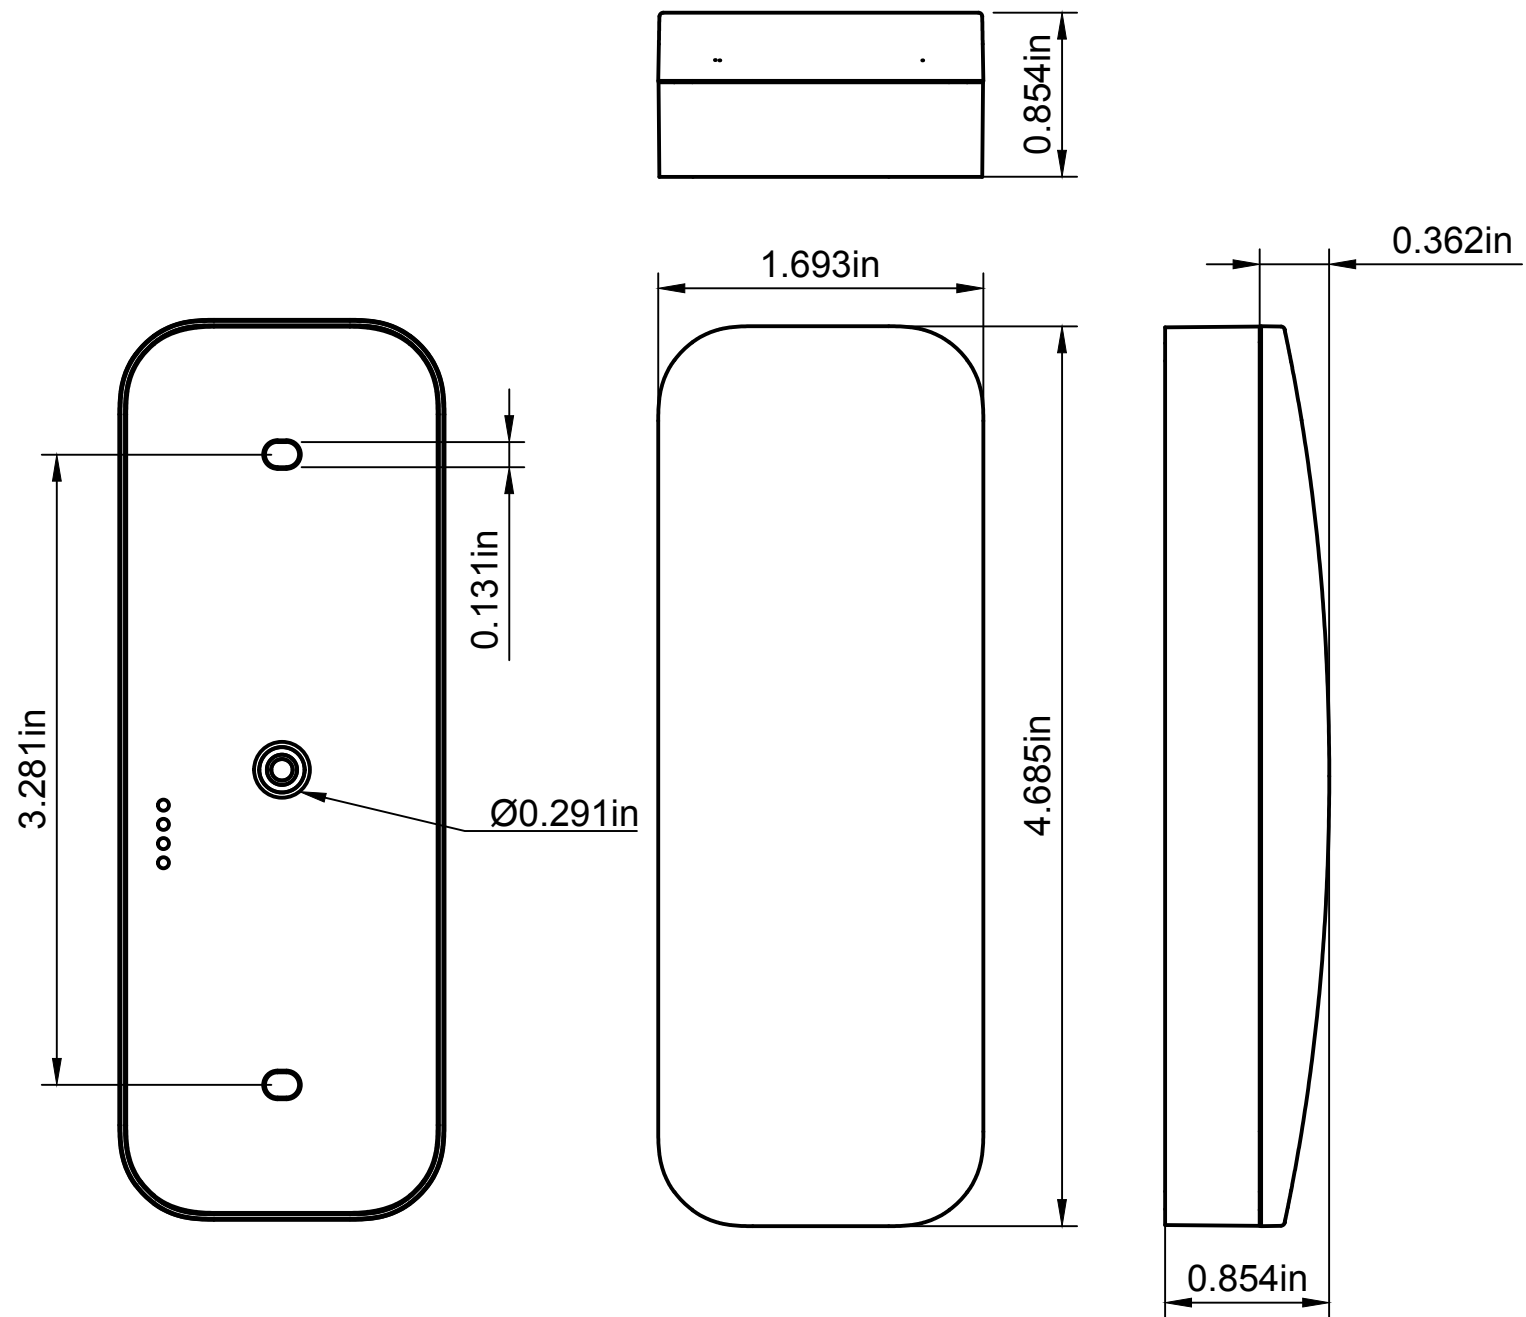

Openpath Smart Reader - Mullion

Note:
 - Standard gang box mount screws = 6-32

	Created by		Approved by	
	Title Smart Reader - Mullion Dimensions		DWG No.	
	Rev.	Date of issue	Sheet 1/1	